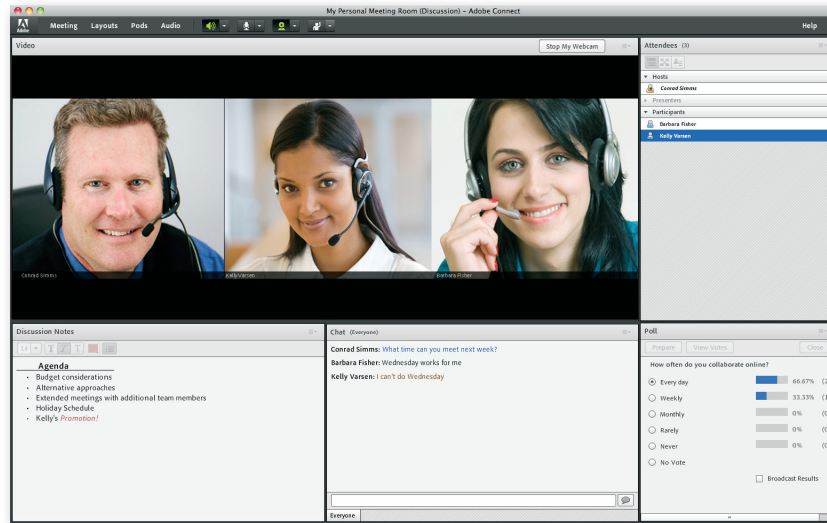

There's no other web conferencing solution like it. With Adobe Connect, you can captivate your audience with rich, engaging, and interactive experiences and make them available to virtually anyone, anywhere, on almost any device, with just a click of a button. Adobe Connect is based on Adobe Flash® technology and Adobe Flash Player software is already installed on virtually all Internet-connected computers. So, unlike competitive offerings, Adobe Connect allows invitees to easily attend your meetings without the need for additional downloads.

Adobe Connect for Web Meetings

Significantly improve collaboration within your enterprise

Adobe Connect for Web Meetings enables you to significantly improve collaboration, both inside and outside your organization's firewalls. You can use Adobe Connect for a full range of online meeting needs, from simple screen-sharing all the way to mission-critical, real-time collaboration. Adobe Connect allows your teams to work more efficiently and effectively, increasing productivity helping you to reduce costs.

With Adobe Connect for Web Meetings, you can:

- Ensure easy meeting access for all participants
- Enable rich, highly collaborative interactions so that your teams can complete work faster
- Manage meetings and content more effectively
- Meet your organization's security and compliance requirements
- Integrate with your existing systems, and extend core Adobe Connect capabilities to meet specific needs
- Optimize scalability, performance, and usage

Standardize on Adobe Connect

Adobe Connect enables your enterprise to standardize on a single web conferencing solution for online meetings, eLearning, and webinars. Adobe Connect ensures easy meeting attendance, provides a flexible and extensible architecture, and meets the highest security requirements.